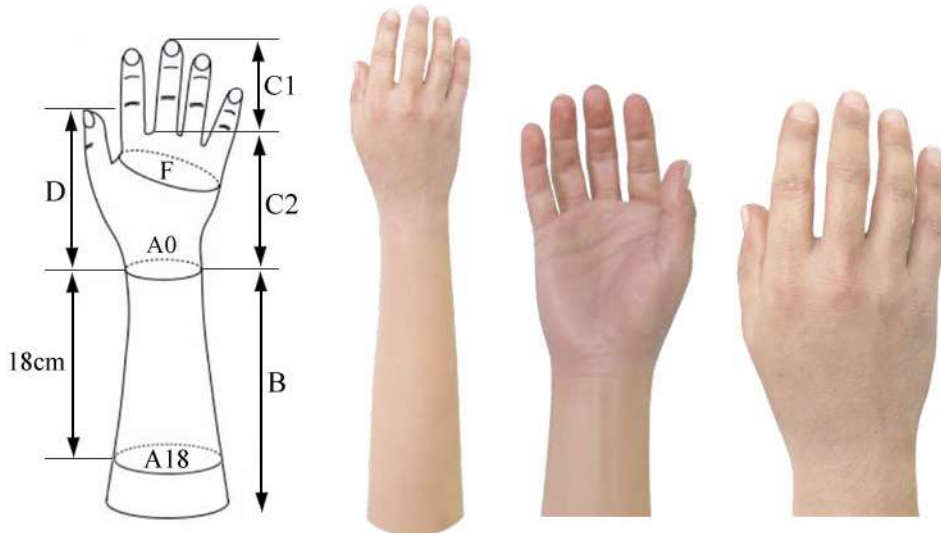

Gloves for Male and Female Total Hands (Right)

Article No	C1	C2	F	D	B	A0	A18
R813	75mm	106mm	198mm	120mm	240mm	165mm	238mm