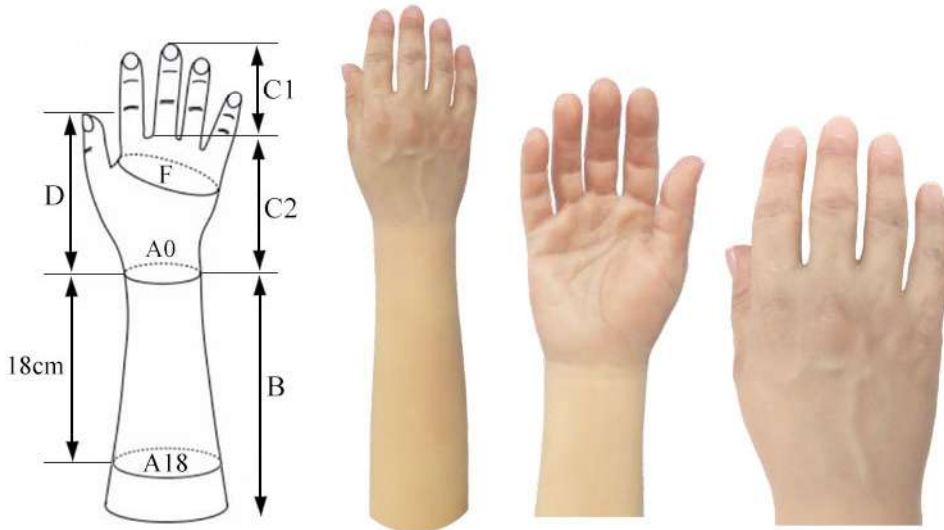

Gloves for Female Total Hands (Right)

Article No	C1	C2	F	D	B	A0	A18
R820	74mm	105mm	187mm	119mm	210mm	164mm	238mm