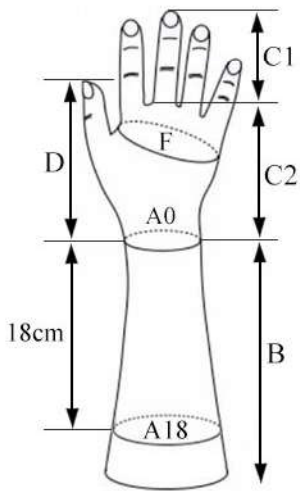

Upper Limb

E-200 Elbow (Hosmer)

Article No	Color	Cable Exit	Weight	Locking Positions	Saddle	Gear Sector
BP113	Tan	Outside	350g	11	Standard	Standard

WE Friction Wrist

Article No	Lamination Ring	Material	Diameter	Weight	Thread
BP116L45B	No	Aluminium	44mm	57g	½-20
BP116L45B	Yes	Aluminium	44mm	65g	½-20
BP116L50B	No	Aluminium	51mm	74g	½-20
BP116L50B	Yes	Aluminium	51mm	78g	½-20

Wooden Wrist Fitting

Article No	Diameter	Thread
BP115B	60mm	M12×1.5mm

Elbow Set-Up

Article No	Upper Arm Lamination Ring	Wrist Inner
BP112LB	67mm	45mm

Gloves for Male Total Hands (Right)

Article No	C1	C2	F	D	B	A0	A18
R810	80mm	110mm	225mm	128mm	240mm	191mm	271mm

Gloves for Male Total Hands (Left)

Article No	C1	C2	F	D	B	A0	A18
L810	80mm	110mm	220mm	127mm	240mm	184mm	265mm

Gloves for Male Total Hands (Right)

Article No	C1	C2	F	D	B	A0	A18
R811	71mm	105mm	210mm	111mm	240mm	176mm	242mm