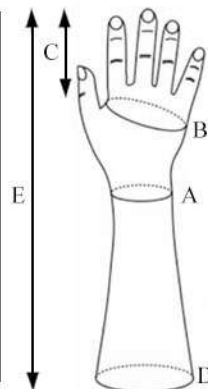

Child Silicone Cosmetic Glove

Article No	Years	A	B	C
BP105BB	2-3	115mm	115mm	45mm
BP105BB	3-6	115mm	140mm	50mm
BP105BB	5-9	130mm	150mm	55mm

Female Cosmetic Glove with Zip

Article No	Size	A	B	C
BP110F	Large	160mm	195mm	80mm
BP110F	Medium	155mm	180mm	75mm
BP110F	Small	140mm	165mm	68-70mm

Male Cosmetic Glove with Zip

Article No	Size	A	B	C
BP110M	Large	180mm	220mm	85mm
BP110M	Medium	165mm	200mm	80-78mm
BP110M	Small	155mm	185mm	70mm

Female Cosmetic Glove with Inner Filler and Bolt

Article No	Size	A	B	C
BP111F	Large	160mm	195mm	80mm
BP111F	Medium	155mm	180mm	75mm
BP111F	Small	140mm	165mm	68-70mm

Male Cosmetic Glove with Inner Filler and Bolt

Article No	Size	A	B	C
BP111M	Large	180mm	220mm	85mm
BP111M	Medium	165mm	200mm	80-78mm
BP111M	Small	155mm	185mm	70mm

Mechanical Hand (ALNA)

Article No	Threaded stud	Size	Weight
BP109	M12×1.5	7 3/4	185 g