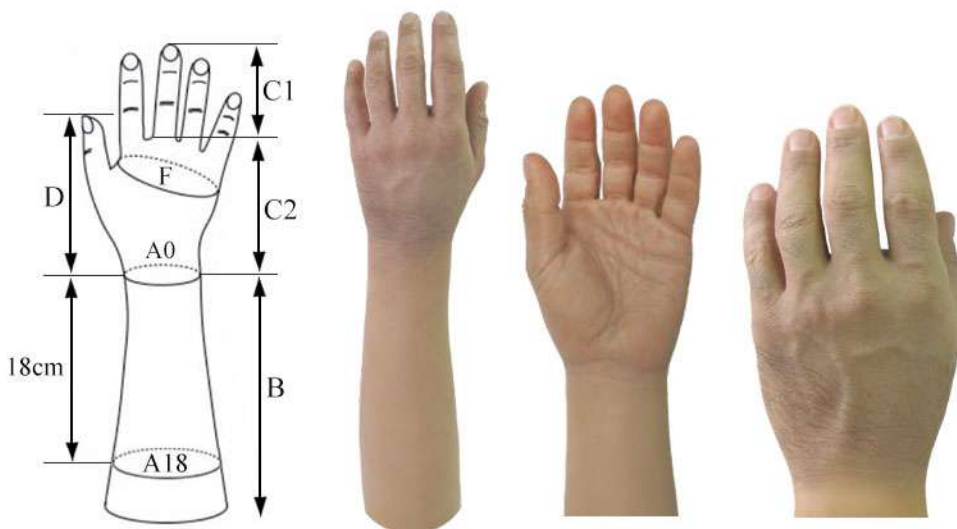

Gloves for Male Total Hands (Left)

Article No	C1	C2	F	D	B	A0	A18
L810	80mm	110mm	220mm	127mm	240mm	184mm	265mm