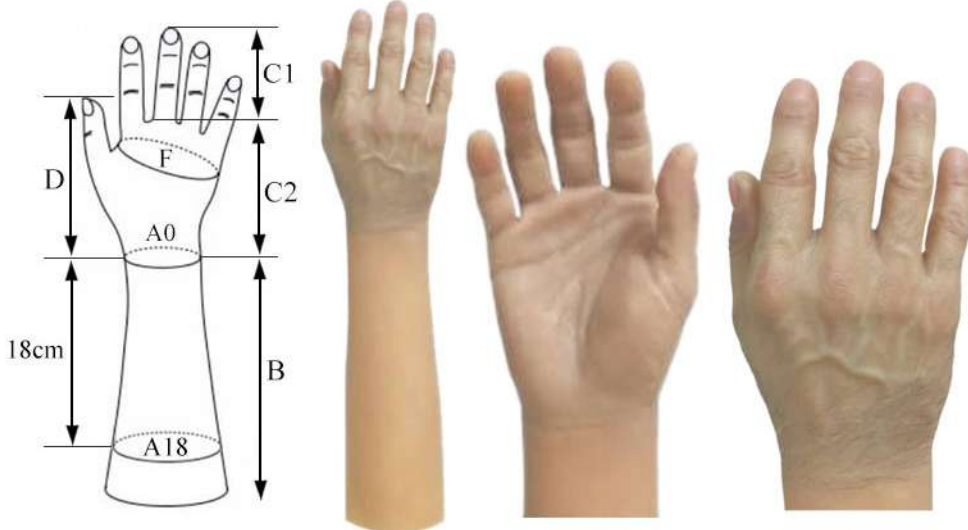

Gloves for Male Total Hands (Right)

Article No	C1	C2	F	D	B	A0	A18
R828	85mm	115mm	222mm	126mm	240mm	183mm	252mm