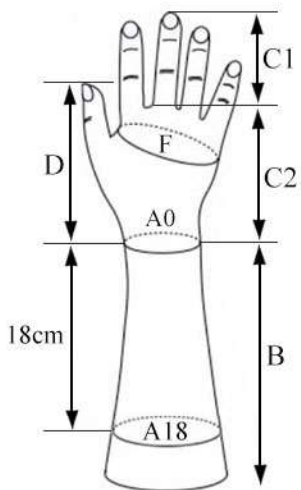

Gloves for Male Total Hands (Left)

Article No	C1	C2	F	D	B	A0	A18
L814	84mm	115mm	225mm	122mm	210mm	194mm	266mm

Gloves for Male Total Hands (Right)

Article No	C1	C2	F	D	B	A0	A18
R815	73mm	105mm	212mm	120mm	240mm	184mm	256mm

Gloves for Male Total Hands (Left)

Article No	C1	C2	F	D	B	A0	A18
L815	73mm	115mm	210mm	117mm	240mm	180mm	257mm

Gloves for Female Total Hands (Right)

Article No	C1	C2	F	D	B	A0	A18
R816	72mm	100mm	183mm	111mm	210mm	154mm	223mm