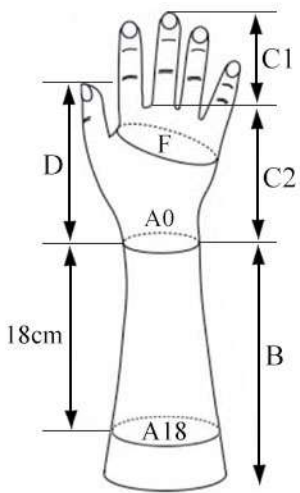

Gloves for Male and Female Total Hands (Left)

Article No	C1	C2	F	D	B	A0	A18
L823	80mm	110mm	207mm	127mm	220mm	172mm	235mm

Gloves for Male Total Hands (Right)

Article No	C1	C2	F	D	B	A0	A18
R824	80mm	105mm	220mm	118mm	240mm	183mm	253mm

Gloves for Male Total Hands (Left)

Article No	C1	C2	F	D	B	A0	A18
L824	80mm	110mm	210mm	123mm	240mm	178mm	247mm

Gloves for Male Total Hands (Right)

Article No	C1	C2	F	D	B	A0	A18
R825	75mm	105mm	215mm	118mm	240mm	178mm	242mm