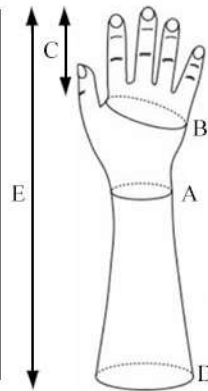

Female Silicone Cosmetic Glove

Article No	Size	A	B	C
BP105B	Large	160mm	195mm	80mm
BP105B	Medium	155mm	180mm	75mm
BP105B	Small	140mm	165mm	68-70mm

Male Silicone Cosmetic Glove

Article No	Size	A	B	C
BP105MB	Large	180mm	220mm	85mm
BP105MB	Medium	165mm	200mm	80-78mm
BP105MB	Small	155mm	185mm	70mm

Child Silicone Cosmetic Glove

Article No	Years	A	B	C
BP105BB	2-3	115mm	115mm	45mm
BP105BB	3-6	115mm	140mm	50mm
BP105BB	5-9	130mm	150mm	55mm

Female Cosmetic Glove with Zip

Article No	Size	A	B	C
BP110F	Large	160mm	195mm	80mm
BP110F	Medium	155mm	180mm	75mm
BP110F	Small	140mm	165mm	68-70mm

Male Cosmetic Glove with Zip

Article No	Size	A	B	C
BP110M	Large	180mm	220mm	85mm
BP110M	Medium	165mm	200mm	80-78mm
BP110M	Small	155mm	185mm	70mm

Female Cosmetic Glove with Inner Filler and Bolt

Article No	Size	A	B	C
BP111F	Large	160mm	195mm	80mm
BP111F	Medium	155mm	180mm	75mm
BP111F	Small	140mm	165mm	68-70mm