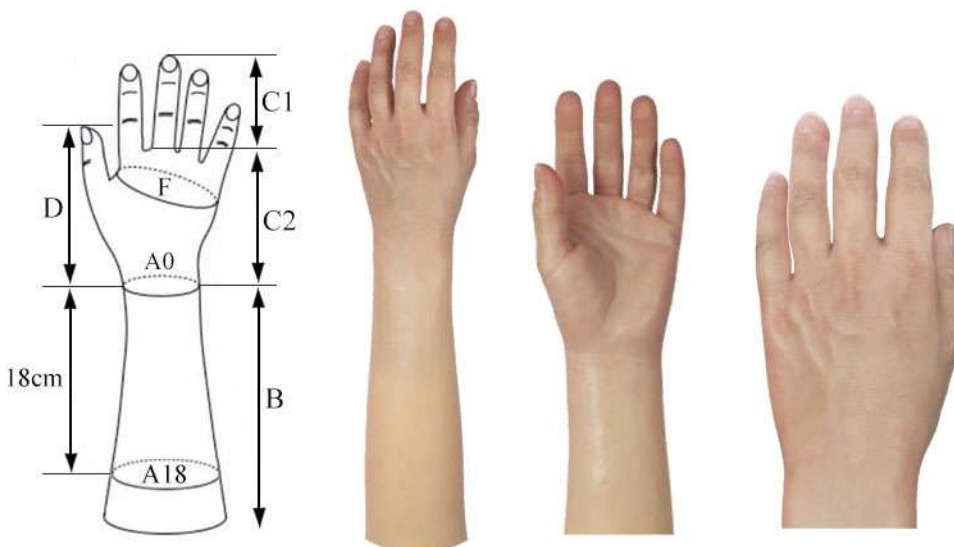

Gloves for Female Total Hands (Left)

Article No	C1	C2	F	D	B	A0	A18
L816	72mm	100mm	182mm	110mm	210mm	155mm	221mm