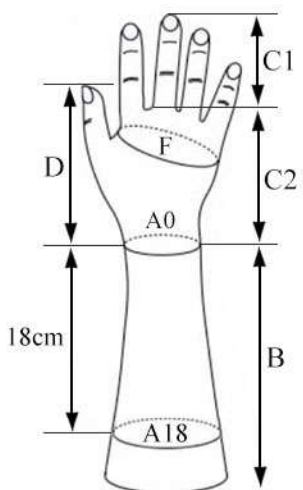

Gloves for Female Total Hands (Left)

Article No	C1	C2	F	D	B	A0	A18
L816	72mm	100mm	182mm	110mm	210mm	155mm	221mm

Gloves for Male Total Hands (Right)

Article No	C1	C2	F	D	B	A0	A18
R817	88mm	110mm	215mm	128mm	240mm	179mm	252mm

Gloves for Male Total Hands (Left)

Article No	C1	C2	F	D	B	A0	A18
L817	88mm	110mm	210mm	128mm	240mm	179mm	253mm

Gloves for Children Total Hands (Right)

Article No	C1	C2	F	D	B	A0	A18
R818	70mm	90mm	173mm	105mm	190mm	142mm	205mm

Gloves for Male Total Hands (Left)

Article No	C1	C2	F	D	B	A0	A18
L818	70mm	90mm	165mm	103mm	190mm	142mm	198mm

Gloves for Male Total Hands (Right)

Article No	C1	C2	F	D	B	A0	A18
R819	80mm	110mm	217mm	127mm	240mm	175mm	245mm