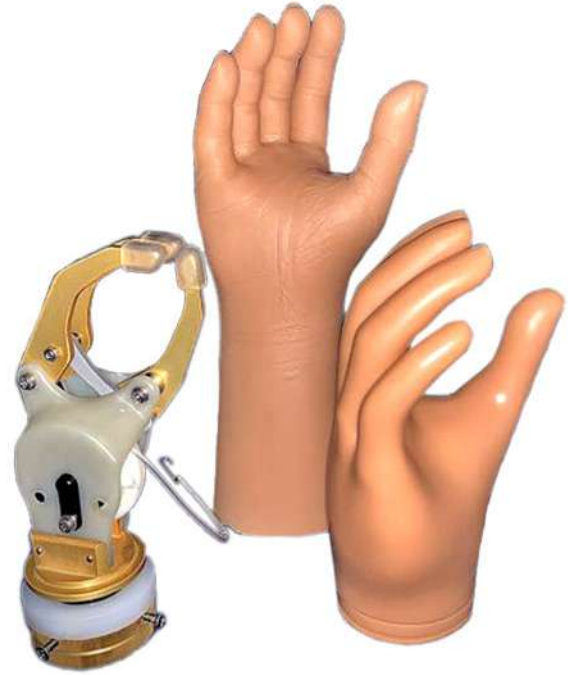

Mechanical Hand (ALNA)

Article No	Threaded stud	Size	Weight
BP109	M12×1.5	7 3/4	185 g

Upper Limb