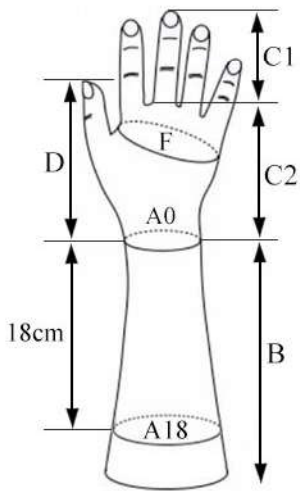

Gloves for Male and Female Total Hands (Right)

Article No	C1	C2	F	D	B	A0	A18
R823	92mm	105mm	218mm	121mm	220mm	170mm	237mm