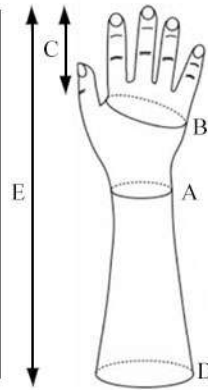

Female Silicone Cosmetic Glove

Article No	Size	A	B	C
BP105B	Large	160mm	195mm	80mm
BP105B	Medium	155mm	180mm	75mm
BP105B	Small	140mm	165mm	68-70mm

Male Silicone Cosmetic Glove

Article No	Size	A	B	C
BP105MB	Large	180mm	220mm	85mm
BP105MB	Medium	165mm	200mm	80-78mm
BP105MB	Small	155mm	185mm	70mm

Child Silicone Cosmetic Glove

Article No	Years	A	B	C
BP105BB	2-3	115mm	115mm	45mm
BP105BB	3-6	115mm	140mm	50mm
BP105BB	5-9	130mm	150mm	55mm

Female Cosmetic Glove with Zip

Article No	Size	A	B	C
BP110F	Large	160mm	195mm	80mm
BP110F	Medium	155mm	180mm	75mm
BP110F	Small	140mm	165mm	68-70mm