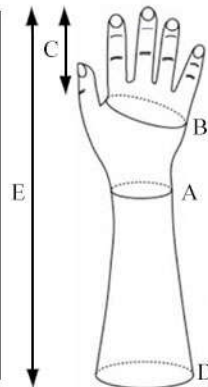

Female Silicone Cosmetic Glove

Article No	Size	A	B	C
BP105B	Large	160mm	195mm	80mm
BP105B	Medium	155mm	180mm	75mm
BP105B	Small	140mm	165mm	68-70mm

Male Silicone Cosmetic Glove

Article No	Size	A	B	C
BP105MB	Large	180mm	220mm	85mm
BP105MB	Medium	165mm	200mm	80-78mm
BP105MB	Small	155mm	185mm	70mm

Child Silicone Cosmetic Glove

Article No	Years	A	B	C
BP105BB	2-3	115mm	115mm	45mm
BP105BB	3-6	115mm	140mm	50mm
BP105BB	5-9	130mm	150mm	55mm

Female Cosmetic Glove with Zip

Article No	Size	A	B	C
BP110F	Large	160mm	195mm	80mm
BP110F	Medium	155mm	180mm	75mm
BP110F	Small	140mm	165mm	68-70mm

Male Cosmetic Glove with Zip

Article No	Size	A	B	C
BP110M	Large	180mm	220mm	85mm
BP110M	Medium	165mm	200mm	80-78mm
BP110M	Small	155mm	185mm	70mm

Female Cosmetic Glove with Inner Filler and Bolt

Article No	Size	A	B	C
BP111F	Large	160mm	195mm	80mm
BP111F	Medium	155mm	180mm	75mm
BP111F	Small	140mm	165mm	68-70mm