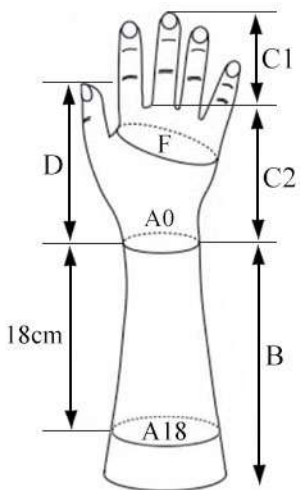

Wooden Wrist Fitting

Article No	Diameter	Thread
BP115B	60mm	M12×1.5mm

Elbow Set-Up

Article No	Upper Arm Lamination Ring	Wrist Inner
BP112LB	67mm	45mm

Gloves for Male Total Hands (Right)

Article No	C1	C2	F	D	B	A0	A18
R810	80mm	110mm	225mm	128mm	240mm	191mm	271mm

Gloves for Male Total Hands (Left)

Article No	C1	C2	F	D	B	A0	A18
L811	71mm	105mm	214mm	112mm	240mm	184mm	245mm

Gloves for Male Total Hands (Right)

Article No	C1	C2	F	D	B	A0	A18
R812	80mm	110mm	225mm	123mm	240mm	188mm	269mm

Gloves for Male Total Hands (Left)

Article No	C1	C2	F	D	B	A0	A18
L812	80mm	110mm	225mm	122mm	240mm	188mm	265mm

Gloves for Male and Female Total Hands (Right)

Article No	C1	C2	F	D	B	A0	A18
R813	75mm	106mm	198mm	120mm	240mm	165mm	238mm