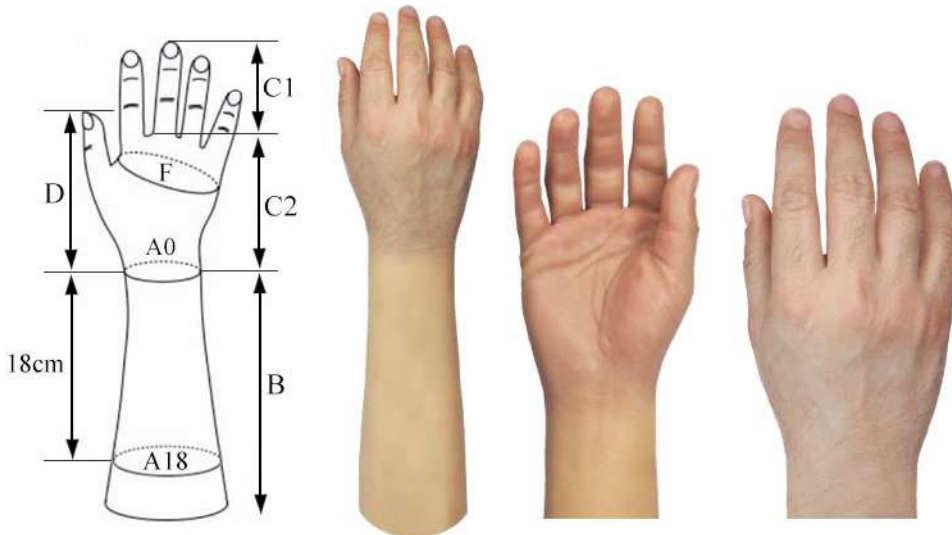

Gloves for Male Total Hands (Right)

Article No	C1	C2	F	D	B	A0	A18
R814	84mm	115mm	225mm	125mm	210mm	185mm	260mm