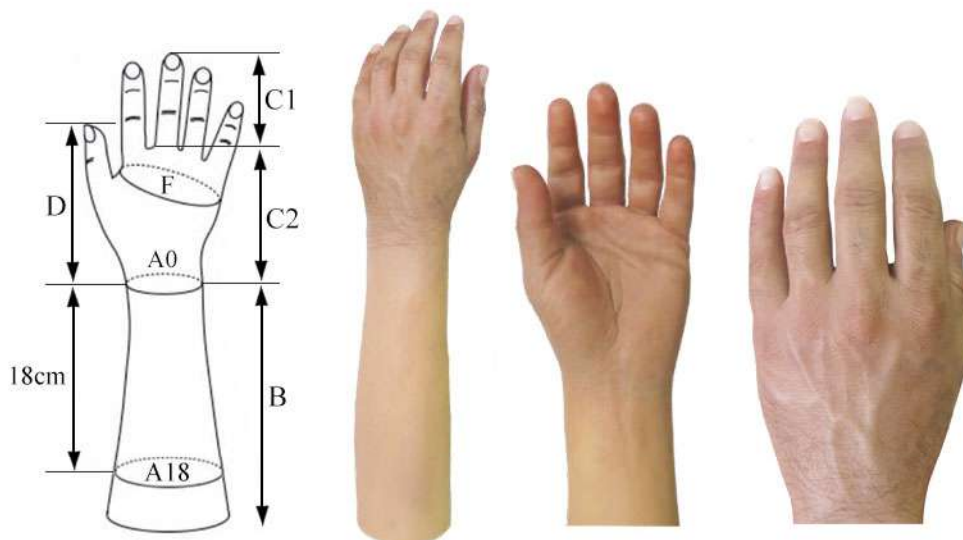

Gloves for Male Total Hands (Left)

Article No	C1	C2	F	D	B	A0	A18
L814	84mm	115mm	225mm	122mm	210mm	194mm	266mm