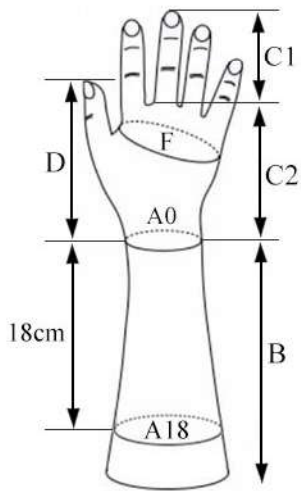

Gloves for Male and Female Total Hands (Left)

Article No	C1	C2	F	D	B	A0	A18
L813	75mm	106mm	198mm	122mm	240mm	169mm	240mm

Gloves for Male Total Hands (Right)

Article No	C1	C2	F	D	B	A0	A18
R814	84mm	115mm	225mm	125mm	210mm	185mm	260mm

Gloves for Male Total Hands (Left)

Article No	C1	C2	F	D	B	A0	A18
L814	84mm	115mm	225mm	122mm	210mm	194mm	266mm

Gloves for Male Total Hands (Right)

Article No	C1	C2	F	D	B	A0	A18
R815	73mm	105mm	212mm	120mm	240mm	184mm	256mm