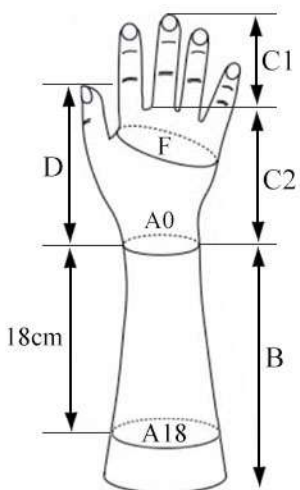

Gloves for Male and Female Total Hands (Left)

Article No	C1	C2	F	D	B	A0	A18
L822	70mm	105mm	204mm	104mm	240mm	167mm	235mm