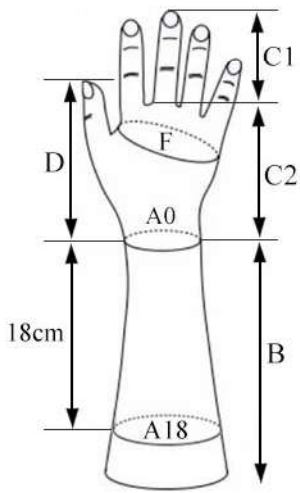

Gloves for Male Total Hands (Right)

Article No	C1	C2	F	D	B	A0	A18
R824	80mm	105mm	220mm	118mm	240mm	183mm	253mm