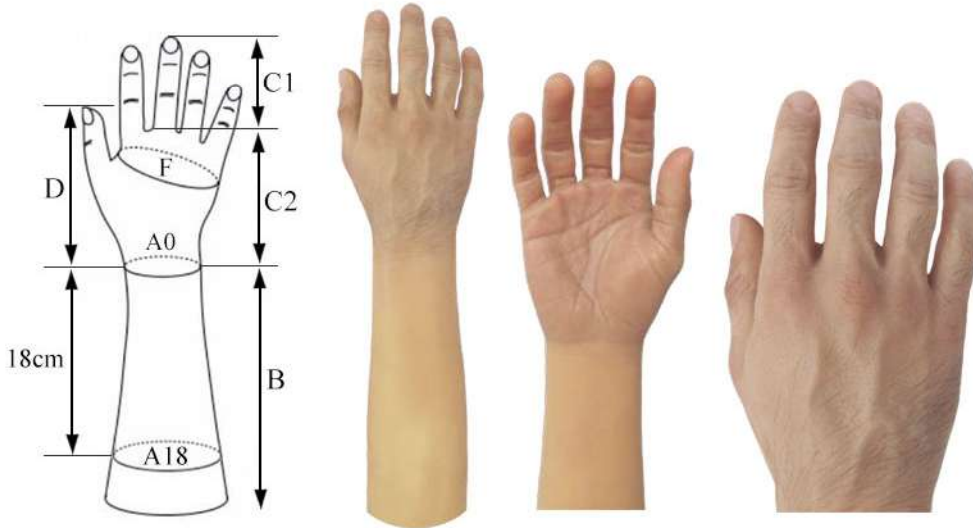

Gloves for Male Total Hands (Right)

Article No	C1	C2	F	D	B	A0	A18
R817	88mm	110mm	215mm	128mm	240mm	179mm	252mm