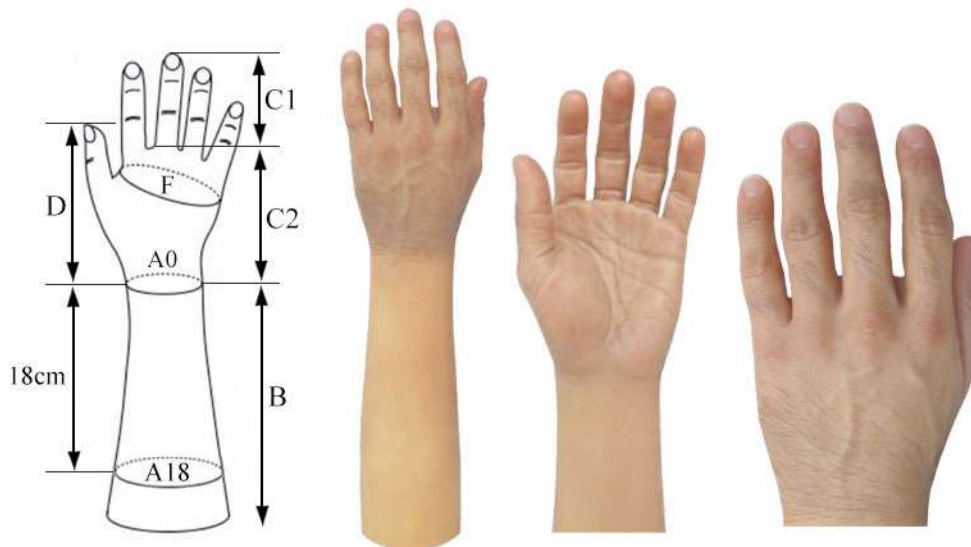

Gloves for Male Total Hands (Left)

Article No	C1	C2	F	D	B	A0	A18
L817	88mm	110mm	210mm	128mm	240mm	179mm	253mm