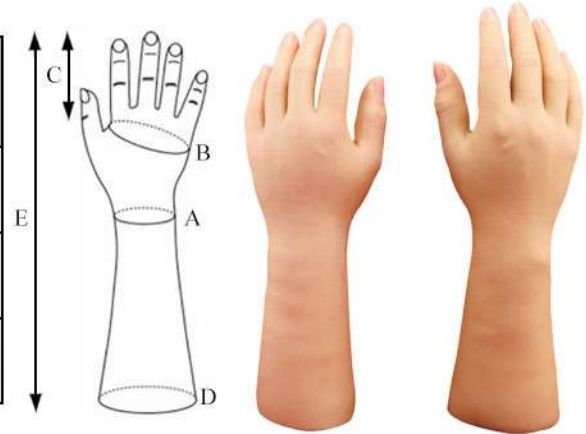

Male Myo/Mechanical Glove

Article No	Size	A	B	C
BP105MCB	Large	180mm	195mm	80mm
BP105MCB	Medium	175mm	190mm	75mm
BP105MCB	Small	175mm	180mm	70mm

Silicone Finger Set

Article No	Gender	Size	Length
BP105FB	Female	Large	80mm
BP105FB		Medium	75mm
BP105FB		Small	68-70mm
BP106FB	Male	Large	85mm
BP106FB		Medium	80-78mm
BP106FB		Small	70mm

Female Silicone Cosmetic Glove

Article No	Size	A	B	C
BP105B	Large	160mm	195mm	80mm
BP105B	Medium	155mm	180mm	75mm
BP105B	Small	140mm	165mm	68-70mm

Male Silicone Cosmetic Glove

Article No	Size	A	B	C
BP105MB	Large	180mm	220mm	85mm
BP105MB	Medium	165mm	200mm	80-78mm
BP105MB	Small	155mm	185mm	70mm