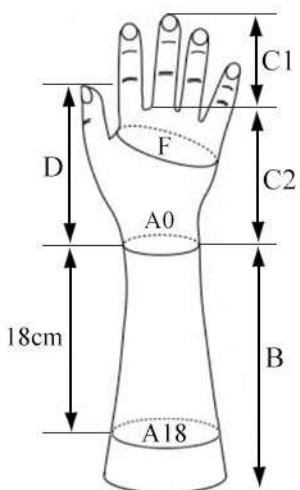

Gloves for Male Total Hands (Left)

Article No	C1	C2	F	D	B	A0	A18
L826	70mm	100mm	192mm	113mm	240mm	173mm	232mm