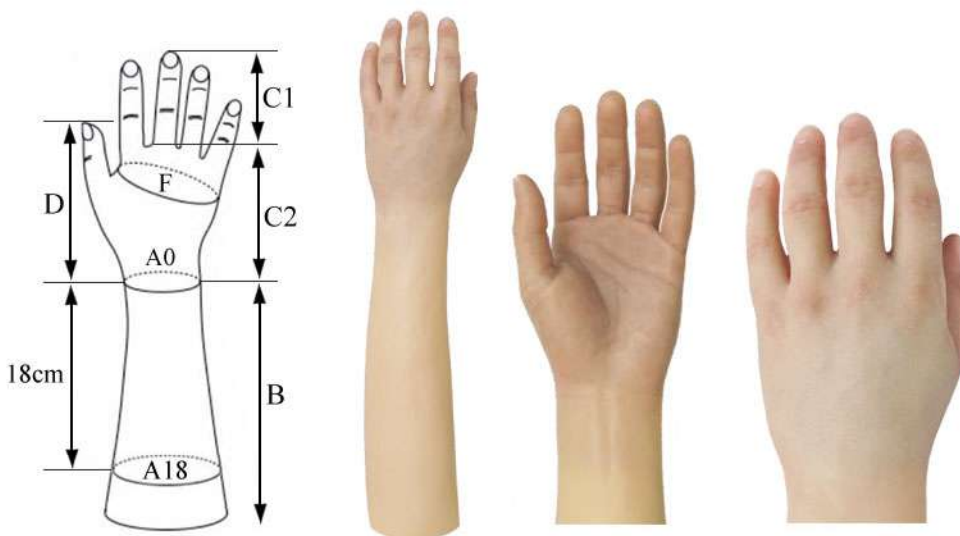

Gloves for Male and Female Total Hands (Left)

Article No	C1	C2	F	D	B	A0	A18
L813	75mm	106mm	198mm	122mm	240mm	169mm	240mm