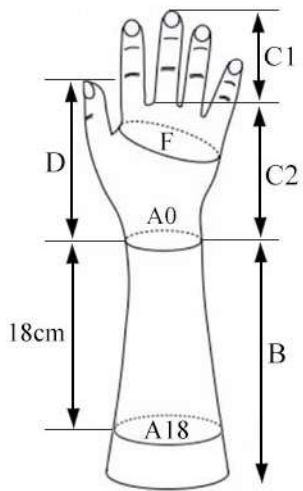

Gloves for Female Total Hands (Left)

Article No	C1	C2	F	D	B	A0	A18
L816	72mm	100mm	182mm	110mm	210mm	155mm	221mm

Gloves for Male Total Hands (Right)

Article No	C1	C2	F	D	B	A0	A18
R817	88mm	110mm	215mm	128mm	240mm	179mm	252mm

Gloves for Male Total Hands (Left)

Article No	C1	C2	F	D	B	A0	A18
L817	88mm	110mm	210mm	128mm	240mm	179mm	253mm

Gloves for Children Total Hands (Right)

Article No	C1	C2	F	D	B	A0	A18
R818	70mm	90mm	173mm	105mm	190mm	142mm	205mm