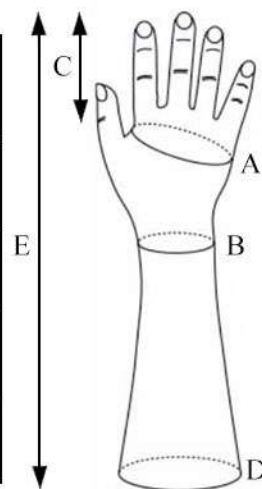

Gloves for Child Passive Hands (Fillauer)

Article No	Side	Approximate Age for Use	A	B	C	D	E
10900L 10900R	Left Right	0-18months	100mm 100mm	100mm 100mm	40mm 40mm	133mm 133mm	175mm 175mm
10901 10902	Left Right	1-3years	115mm 115mm	115mm 115mm	45mm 45mm	145mm 145mm	210mm 210mm
10903 10904	Left Right	3-6years	140mm 140mm	115mm 115mm	50mm 50mm	145mm 150mm	230mm 230mm
10905 10906	Left Right	5-9years	150mm 150mm	130mm 130mm	55mm 55mm	160mm 165mm	255mm 255mm