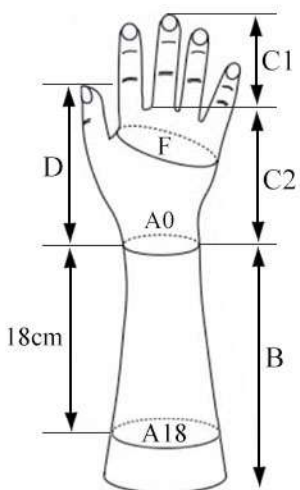

Gloves for Male Total Hands (Left)

Article No	C1	C2	F	D	B	A0	A18
L817	88mm	110mm	210mm	128mm	240mm	179mm	253mm

Gloves for Children Total Hands (Right)

Article No	C1	C2	F	D	B	A0	A18
R818	70mm	90mm	173mm	105mm	190mm	142mm	205mm

Gloves for Male Total Hands (Left)

Article No	C1	C2	F	D	B	A0	A18
L818	70mm	90mm	165mm	103mm	190mm	142mm	198mm

Gloves for Male Total Hands (Right)

Article No	C1	C2	F	D	B	A0	A18
R819	80mm	110mm	217mm	127mm	240mm	175mm	245mm

Gloves for Male Total Hands (Left)

Article No	C1	C2	F	D	B	A0	A18
L819	80mm	110mm	212mm	125mm	240mm	175mm	247mm

Gloves for Female Total Hands (Right)

Article No	C1	C2	F	D	B	A0	A18
R820	74mm	105mm	187mm	119mm	210mm	164mm	238mm