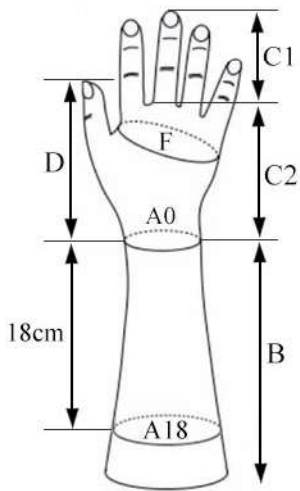

Gloves for Male and Female Total Hands (Right)

Article No	C1	C2	F	D	B	A0	A18
R822	70mm	105mm	200mm	116mm	220mm	166mm	237mm