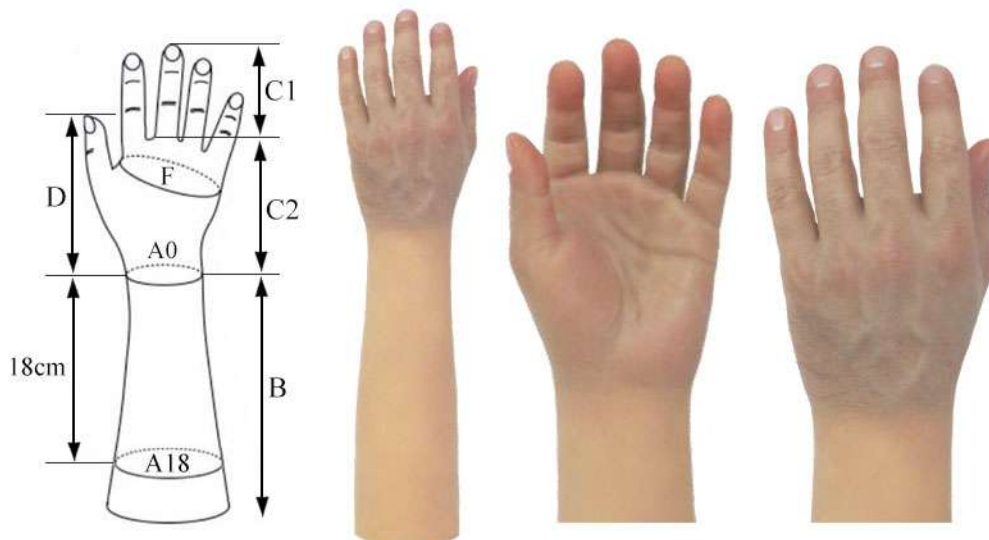

Gloves for Male Total Hands (Left)

Article No	C1	C2	F	D	B	A0	A18
L825	75mm	105mm	213mm	115mm	240mm	180mm	239mm