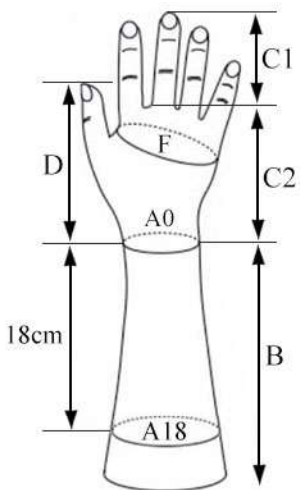

Gloves for Female Total Hands (Left)

Article No	C1	C2	F	D	B	A0	A18
L821	80mm	110mm	192mm	116mm	220mm	162mm	235mm