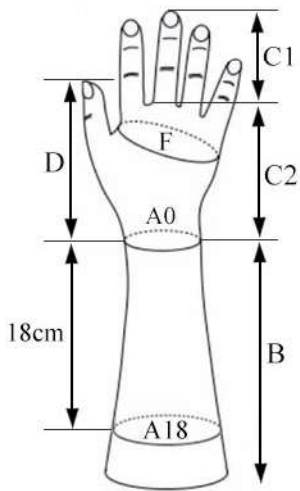

Wooden Wrist Fitting

Article No	Diameter	Thread
BP115B	60mm	M12×1.5mm

Elbow Set-Up

Article No	Upper Arm Lamination Ring	Wrist Inner
BP112LB	67mm	45mm

Gloves for Male Total Hands (Right)

Article No	C1	C2	F	D	B	A0	A18
R810	80mm	110mm	225mm	128mm	240mm	191mm	271mm

Gloves for Male Total Hands (Left)

Article No	C1	C2	F	D	B	A0	A18
L810	80mm	110mm	220mm	127mm	240mm	184mm	265mm

Gloves for Male Total Hands (Right)

Article No	C1	C2	F	D	B	A0	A18
R811	71mm	105mm	210mm	111mm	240mm	176mm	242mm

Gloves for Male Total Hands (Left)

Article No	C1	C2	F	D	B	A0	A18
L811	71mm	105mm	214mm	112mm	240mm	184mm	245mm

Gloves for Male Total Hands (Right)

Article No	C1	C2	F	D	B	A0	A18
R812	80mm	110mm	225mm	123mm	240mm	188mm	269mm