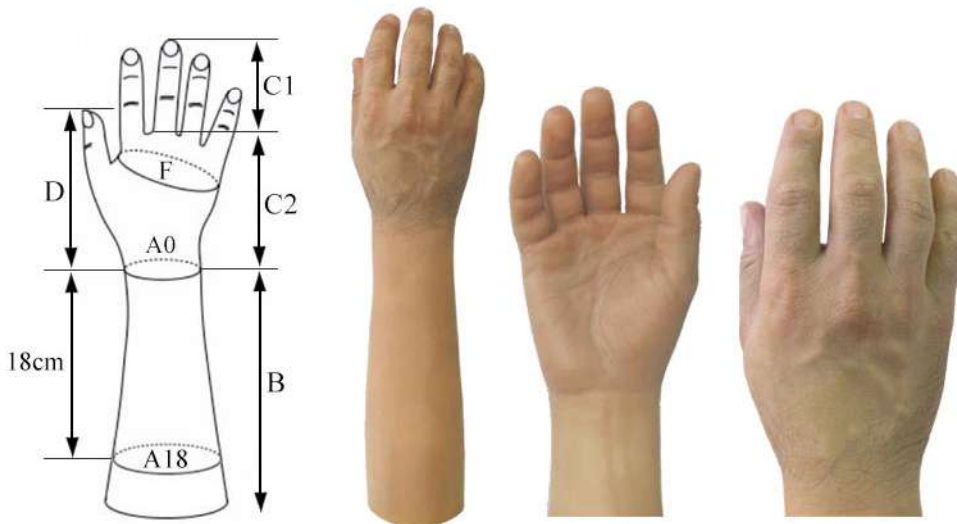

Wooden Wrist Fitting

Article No	Diameter	Thread
BP115B	60mm	M12×1.5mm

Elbow Set-Up

Article No	Upper Arm Lamination Ring	Wrist Inner
BP112LB	67mm	45mm

Gloves for Male Total Hands (Right)

Article No	C1	C2	F	D	B	A0	A18
R810	80mm	110mm	225mm	128mm	240mm	191mm	271mm