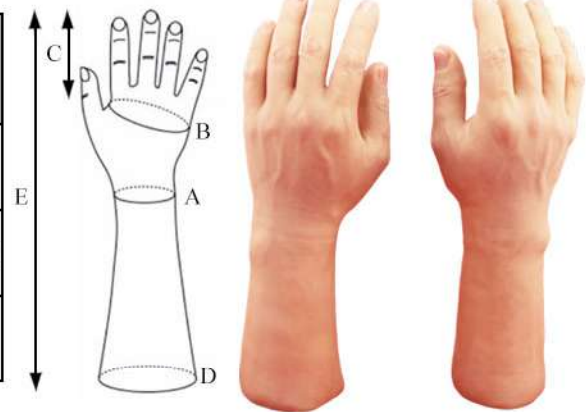

Male Myo/Mechanical Glove

Article No	Size	A	B	C
BP105MCB	Large	180mm	195mm	80mm
BP105MCB	Medium	175mm	190mm	75mm
BP105MCB	Small	175mm	180mm	70mm

Silicone Finger Set

Article No	Gender	Size	Length
BP105FB	Female	Large	80mm
BP105FB		Medium	75mm
BP105FB		Small	68-70mm
BP106FB	Male	Large	85mm
BP106FB		Medium	80-78mm
BP106FB		Small	70mm

Female Silicone Cosmetic Glove

Article No	Size	A	B	C
BP105B	Large	160mm	195mm	80mm
BP105B	Medium	155mm	180mm	75mm
BP105B	Small	140mm	165mm	68-70mm

Male Silicone Cosmetic Glove

Article No	Size	A	B	C
BP105MB	Large	180mm	220mm	85mm
BP105MB	Medium	165mm	200mm	80-78mm
BP105MB	Small	155mm	185mm	70mm