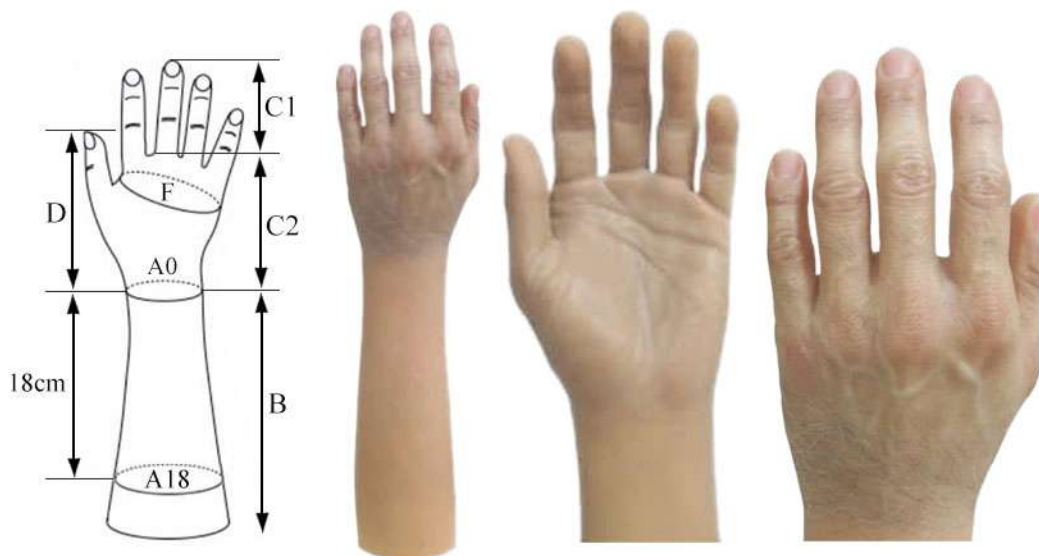

Gloves for Male Total Hands (Left)

Article No	C1	C2	F	D	B	A0	A18
L828	85mm	115mm	222mm	126mm	240mm	184mm	254mm