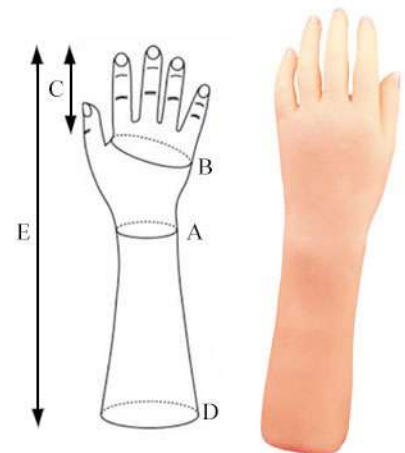

Female Silicone Cosmetic Glove

Article No	Size	A	B	C
BP105B	Large	160mm	195mm	80mm
BP105B	Medium	155mm	180mm	75mm
BP105B	Small	140mm	165mm	68-70mm

Male Silicone Cosmetic Glove

Article No	Size	A	B	C
BP105MB	Large	180mm	220mm	85mm
BP105MB	Medium	165mm	200mm	80-78mm
BP105MB	Small	155mm	185mm	70mm

Child Silicone Cosmetic Glove

Article No	Years	A	B	C
BP105BB	2-3	115mm	115mm	45mm
BP105BB	3-6	115mm	140mm	50mm
BP105BB	5-9	130mm	150mm	55mm

Female Cosmetic Glove with Zip

Article No	Size	A	B	C
BP110F	Large	160mm	195mm	80mm
BP110F	Medium	155mm	180mm	75mm
BP110F	Small	140mm	165mm	68-70mm