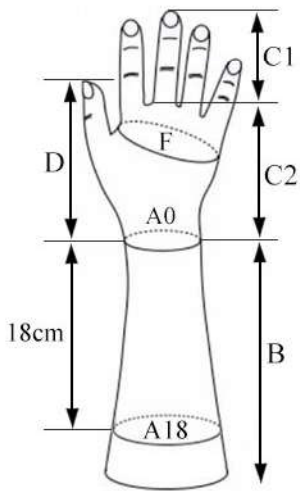

Gloves for Female Total Hands (Right)

Article No	C1	C2	F	D	B	A0	A18
R821	80mm	110mm	194mm	119mm	220mm	167mm	241mm