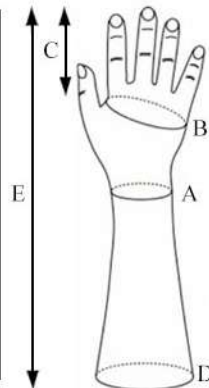

دست پسیو = ۰۰۰ + کد کالا + ۵

مثال: کد کالا ۳۰۹۰۹ است، شماره دست پسیو، ۵۳۰۹۰۹۰۰۰ می‌شود.

Female Myo/Mechanical Glove

Article No	Size	A	B	C
BP105CB	Large	175mm	190mm	75mm
BP105CB	Medium	170mm	180mm	70mm
BP105CB	Small	145mm	170mm	65mm

Male Myo/Mechanical Glove

Article No	Size	A	B	C
BP105MCB	Large	180mm	195mm	80mm
BP105MCB	Medium	175mm	190mm	75mm
BP105MCB	Small	175mm	180mm	70mm

Silicone Finger Set

Article No	Gender	Size	Length
BP105FB	Female	Large	80mm
BP105FB		Medium	75mm
BP105FB		Small	68-70mm
BP106FB	Male	Large	85mm
BP106FB		Medium	80-78mm
BP106FB		Small	70mm