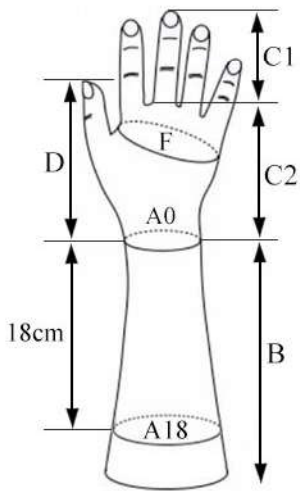

Gloves for Male Total Hands (Right)

Article No	C1	C2	F	D	B	A0	A18
R826	70mm	100mm	192mm	115mm	240mm	172mm	237mm