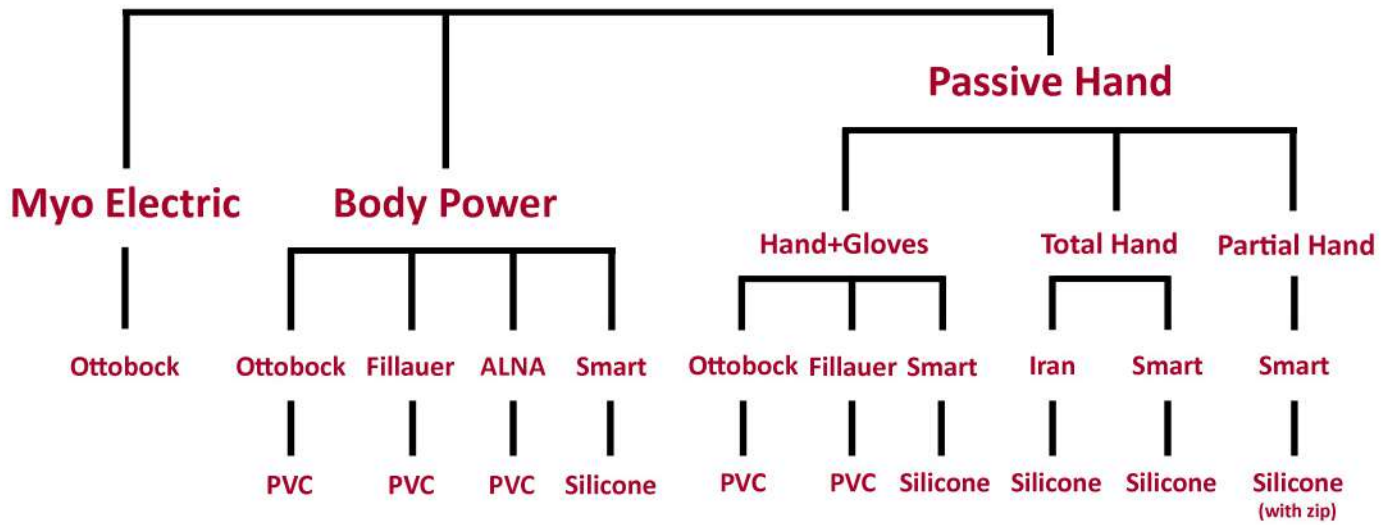

BEHGAM Product Catalogue 2022

(Upper Limb Prosthesis)

Upper Limb

8E38=8 Sensor Hand Speed (Ottobock)

Article No	Side	Size	Inner Hand
8E38=8-L7 1/4	Left (L)	7 1/4	8X18=L7 1/4
8E38=8-L7 3/4	Left (L)	7 3/4	8X18=L7 3/4
8E38=8-L8 1/4	Left (L)	8 1/4	8X18=L8 1/4
8E38=8-R7 1/4	Right (R)	7 1/4	8X18=R7 1/4
8E38=8-R7 3/4	Right (R)	7 3/4	8X18=R7 3/4
8E38=8-R8 1/4	Right (R)	8 1/4	8X18=R8 1/4

Reference No	8E38=8	8E38=8	8E38=8
Size	7 1/4	7 3/4	8 1/4
Operating voltage	6/7.2 V	6/7.2 V	6/7.2 V
Opening width	100 mm	100 mm	100 mm
Proportional gripping force	15-300 mm/sec	15-300 mm/sec	15-300 mm/sec
Proportional speed	0-100 N	0-100 N	0-100 N
Weight with system inner hand	462 g	462 g	462 g
for	Women Adolescents	Men	Men