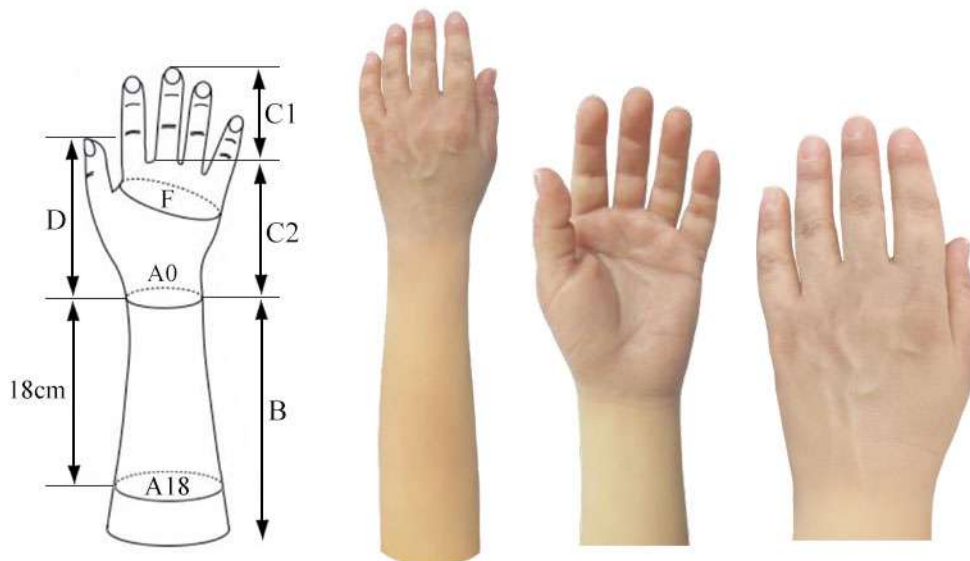

Gloves for Female Total Hands (Left)

Article No	C1	C2	F	D	B	A0	A18
L820	74mm	105mm	189mm	115mm	210mm	168mm	238mm