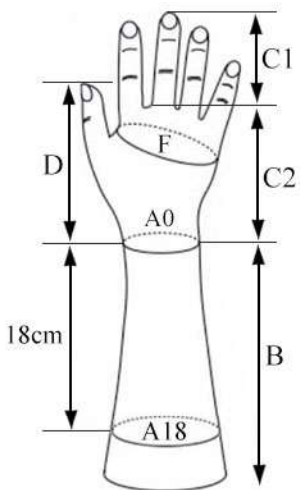

Wooden Wrist Fitting

Article No	Diameter	Thread
BP115B	60mm	M12×1.5mm

Elbow Set-Up

Article No	Upper Arm Lamination Ring	Wrist Inner
BP112LB	67mm	45mm

Gloves for Male Total Hands (Right)

Article No	C1	C2	F	D	B	A0	A18
R810	80mm	110mm	225mm	128mm	240mm	191mm	271mm

Gloves for Male Total Hands (Left)

Article No	C1	C2	F	D	B	A0	A18
L810	80mm	110mm	220mm	127mm	240mm	184mm	265mm

Gloves for Male Total Hands (Right)

Article No	C1	C2	F	D	B	A0	A18
R811	71mm	105mm	210mm	111mm	240mm	176mm	242mm

Gloves for Male Total Hands (Left)

Article No	C1	C2	F	D	B	A0	A18
L811	71mm	105mm	214mm	112mm	240mm	184mm	245mm

Gloves for Male Total Hands (Right)

Article No	C1	C2	F	D	B	A0	A18
R812	80mm	110mm	225mm	123mm	240mm	188mm	269mm