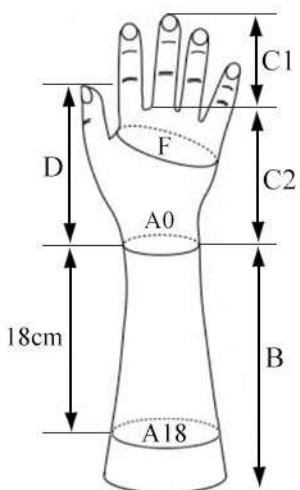

Gloves for Male and Female Total Hands (Left)

Article No	C1	C2	F	D	B	A0	A18
L823	80mm	110mm	207mm	127mm	220mm	172mm	235mm