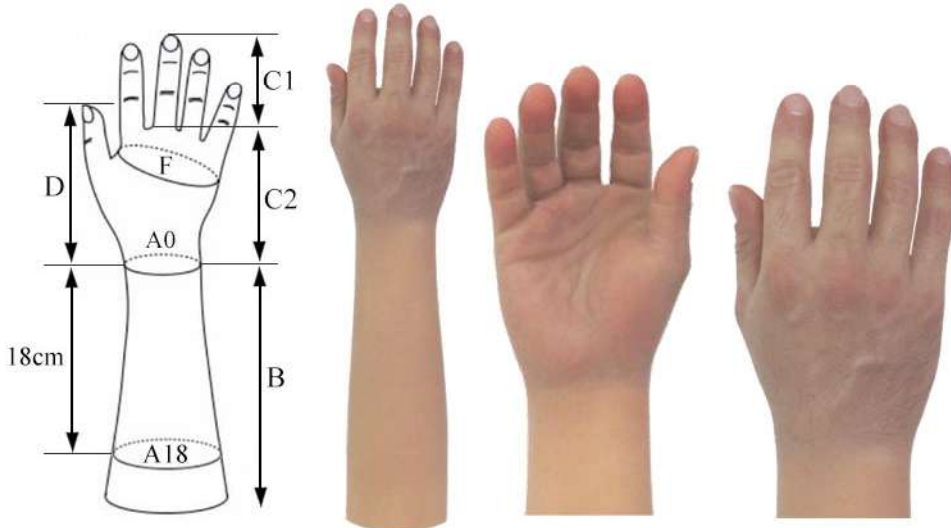

Gloves for Male Total Hands (Right)

Article No	C1	C2	F	D	B	A0	A18
R825	75mm	105mm	215mm	118mm	240mm	178mm	242mm