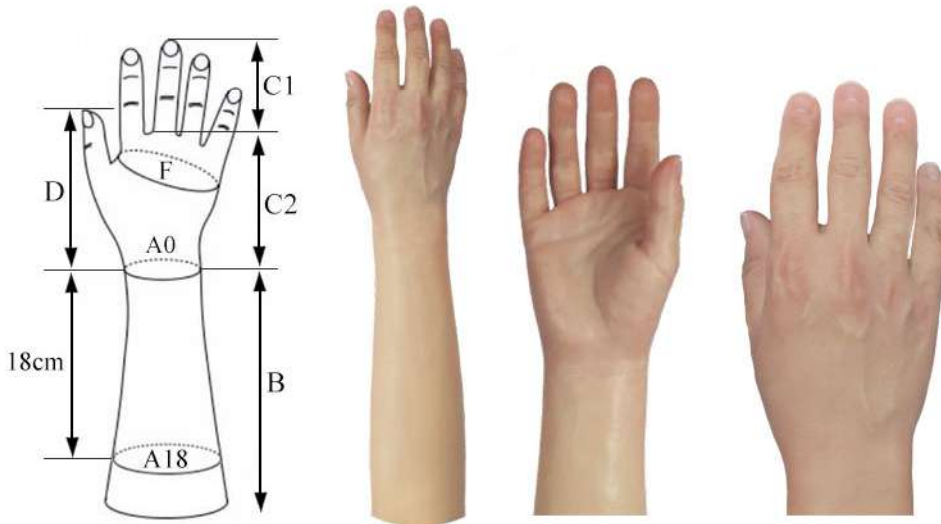

Gloves for Female Total Hands (Right)

Article No	C1	C2	F	D	B	A0	A18
R816	72mm	100mm	183mm	111mm	210mm	154mm	223mm