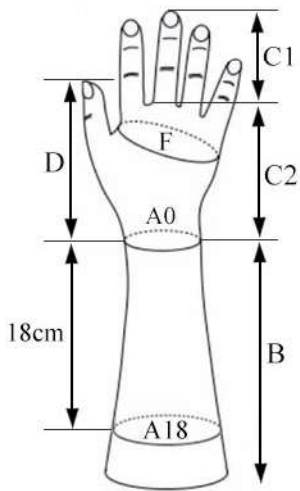

Gloves for Male Total Hands (Left)

Article No	C1	C2	F	D	B	A0	A18
L817	88mm	110mm	210mm	128mm	240mm	179mm	253mm

Gloves for Children Total Hands (Right)

Article No	C1	C2	F	D	B	A0	A18
R818	70mm	90mm	173mm	105mm	190mm	142mm	205mm

Gloves for Male Total Hands (Left)

Article No	C1	C2	F	D	B	A0	A18
L818	70mm	90mm	165mm	103mm	190mm	142mm	198mm

Gloves for Male Total Hands (Right)

Article No	C1	C2	F	D	B	A0	A18
R819	80mm	110mm	217mm	127mm	240mm	175mm	245mm